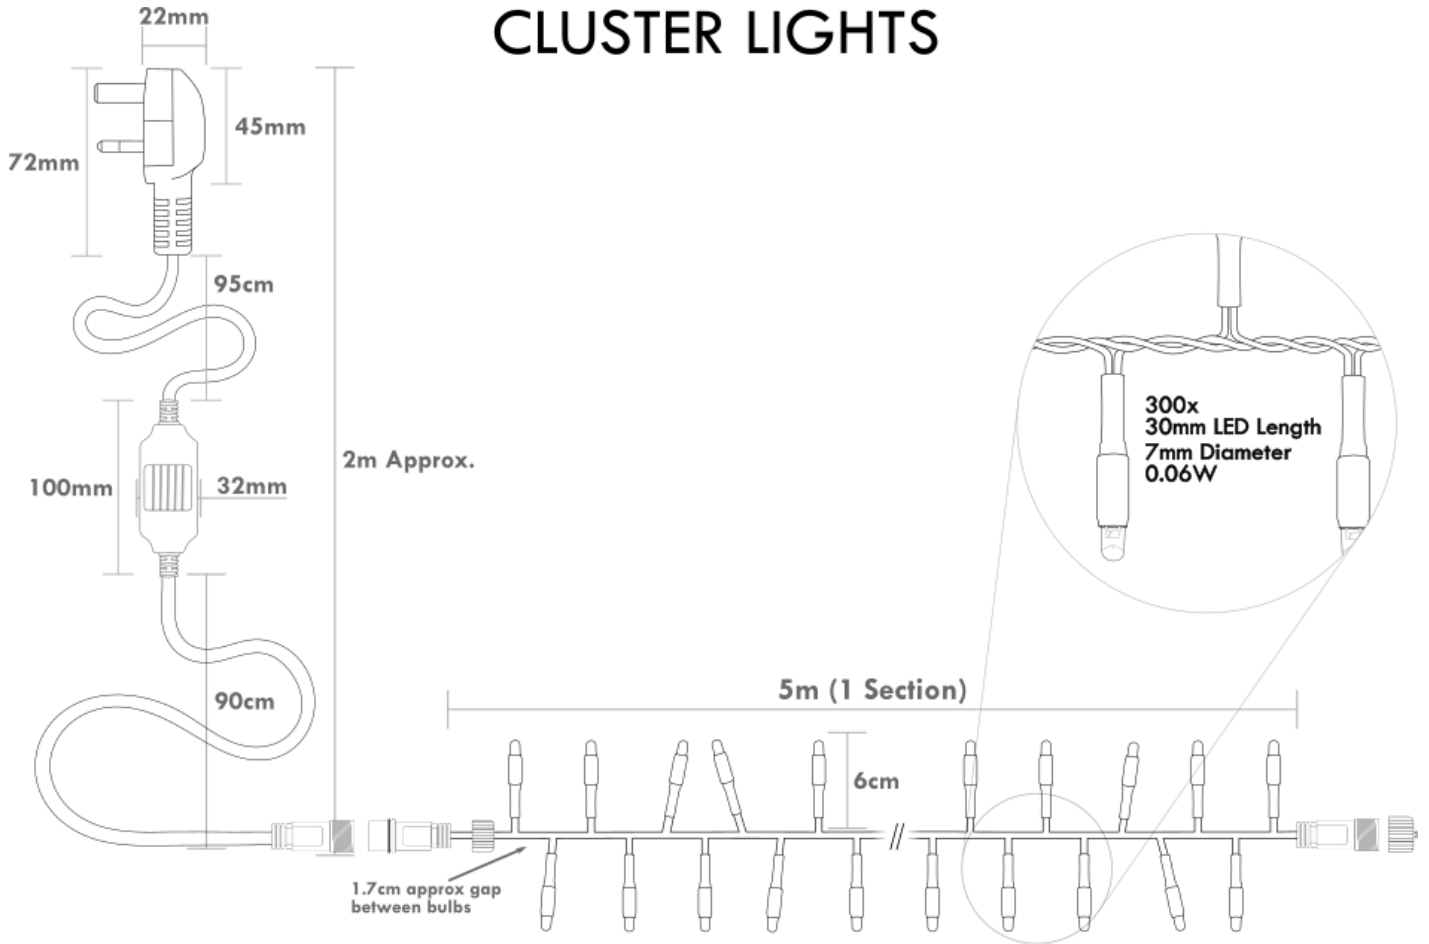

# CLUSTER LIGHTS

Sections	1	2	3	4	5	6	7	8	10	12	14
Length	5M	10M	15M	20M	25M	30M	35M	2x20M	2x25M	2x30M	2x35M
LEDs	300	600	900	1200	1500	1800	2100	2400	3000	3600	4200