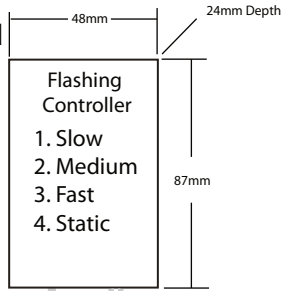

# Outdoor Static LED String Lights Green Cable

Available in 5m, 10m, 20m and 50m sections.

Connectable up to 750m using one plug.

# Outdoor Flashing LED String Lights White Cable

Available in 5m, 10m, 20m and 50m sections.

Connectable up to 750m using one plug.

Standard UK Plug  
with a 2m powercord  
3amp Fuse  
IP44

# Outdoor LED String Lights Green Cable

0.1watt LED  
incased in a 7mm  
silicone filled cap

30mm approx.

Double Insulated  
Rubberized Cable  
IP44