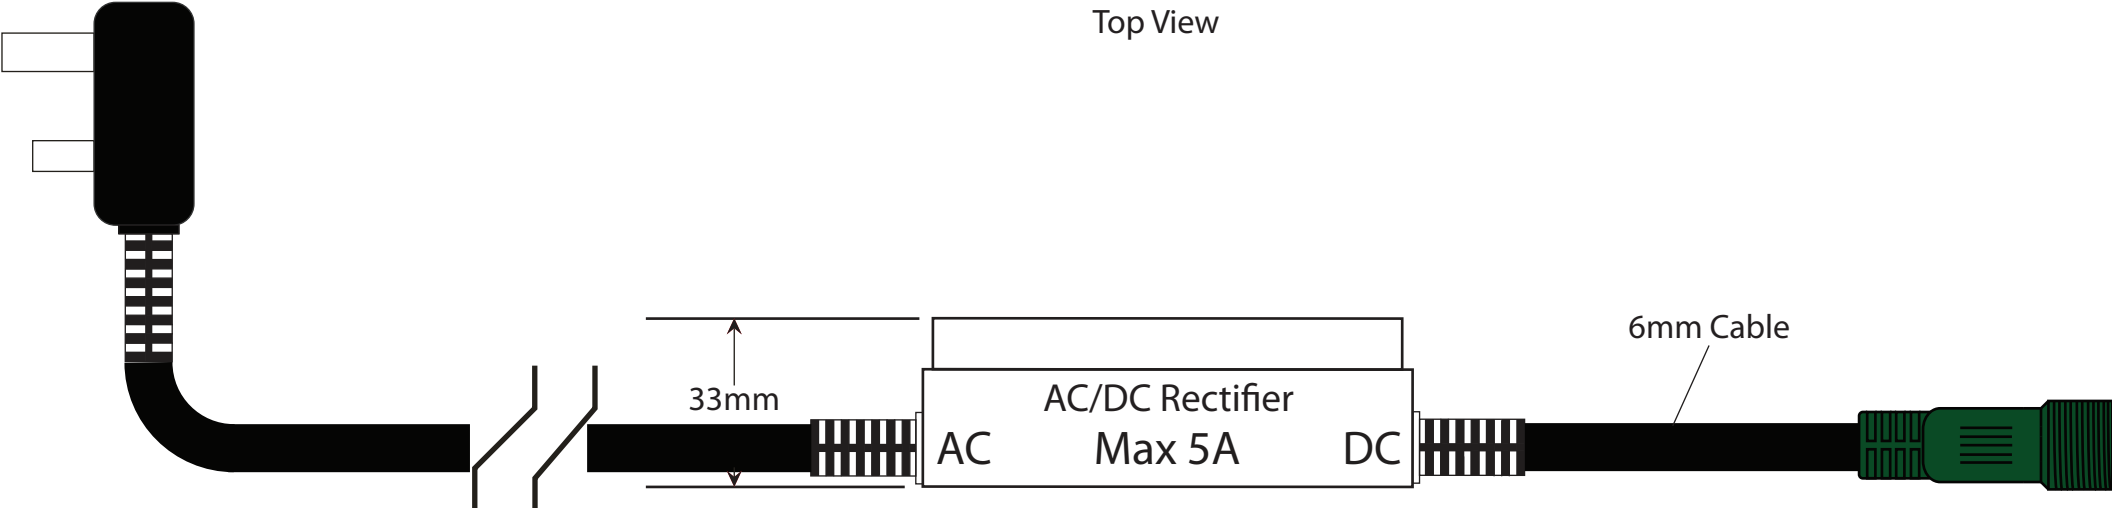

# Outdoor Static LED String Lights Green Cable

Available in 5m, 10m, 20m and 50m sections.

Connectable up to 750m using one plug.

# Outdoor Flashing LED String Lights White Cable

Available in 5m, 10m, 20m and 50m sections.

Connectable up to 750m using one plug.

Standard UK Plug  
with a 2m powercord  
3amp Fuse  
IP44

# Outdoor LED String Lights Green Cable

0.1watt LED  
incased in a 7mm  
silicone filled cap

30mm approx.

Double Insulated  
Rubberized Cable  
IP44

# Xmasdirect Outdoor Static Power cord - with AC/DC Rectifier

Standard BS Plug  
3amp fuse  
IP44

Top View

Side View