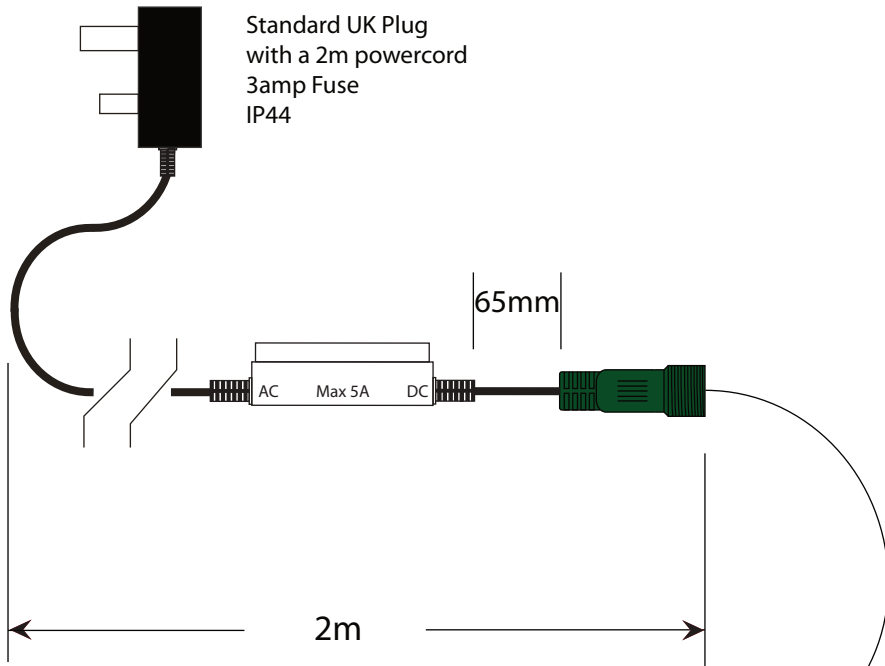

# Outdoor Static LED String Lights Green Cable

Available in 5m, 10m, 20m and 50m sections.

Connectable up to 750m using one plug.

# Outdoor Flashing LED String Lights White Cable

Available in 5m, 10m, 20m and 50m sections.

Connectable up to 750m using one plug.

Standard UK Plug  
with a 2m powercord  
3amp Fuse  
IP44

# Outdoor LED String Lights Green Cable

0.1watt LED  
incased in a 7mm  
silicone filled cap

30mm approx.

Double Insulated  
Rubberized Cable  
IP44

# Xmasdirect Outdoor Static Power cord - with AC/DC Rectifier

Standard BS Plug  
3amp fuse  
IP44

Top View

Side View