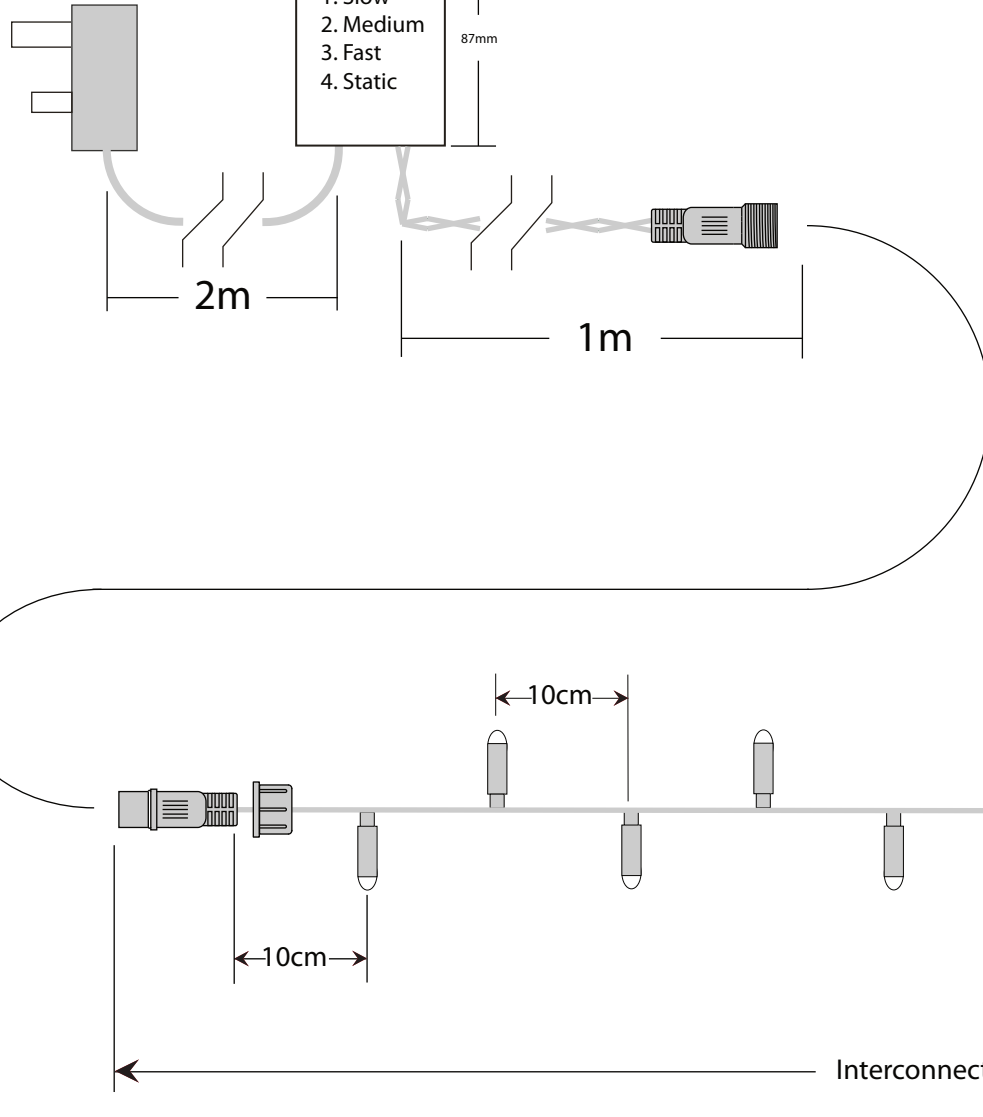

# Outdoor Static LED String Lights Green Cable

Available in 5m, 10m, 20m and 50m sections.

Connectable up to 750m using one plug.

# Outdoor Flashing LED String Lights White Cable

Available in 5m, 10m, 20m and 50m sections.

Connectable up to 750m using one plug.

Standard UK Plug  
with a 2m powercord  
3amp Fuse  
IP44

# Outdoor LED String Lights Green Cable

0.1watt LED  
incased in a 7mm  
silicone filled cap

30mm approx.

Double Insulated  
Rubberized Cable  
IP44

# Xmasdirect Outdoor Static Power cord - with AC/DC Rectifier

Standard BS Plug  
3amp fuse  
IP44

Top View

Side View