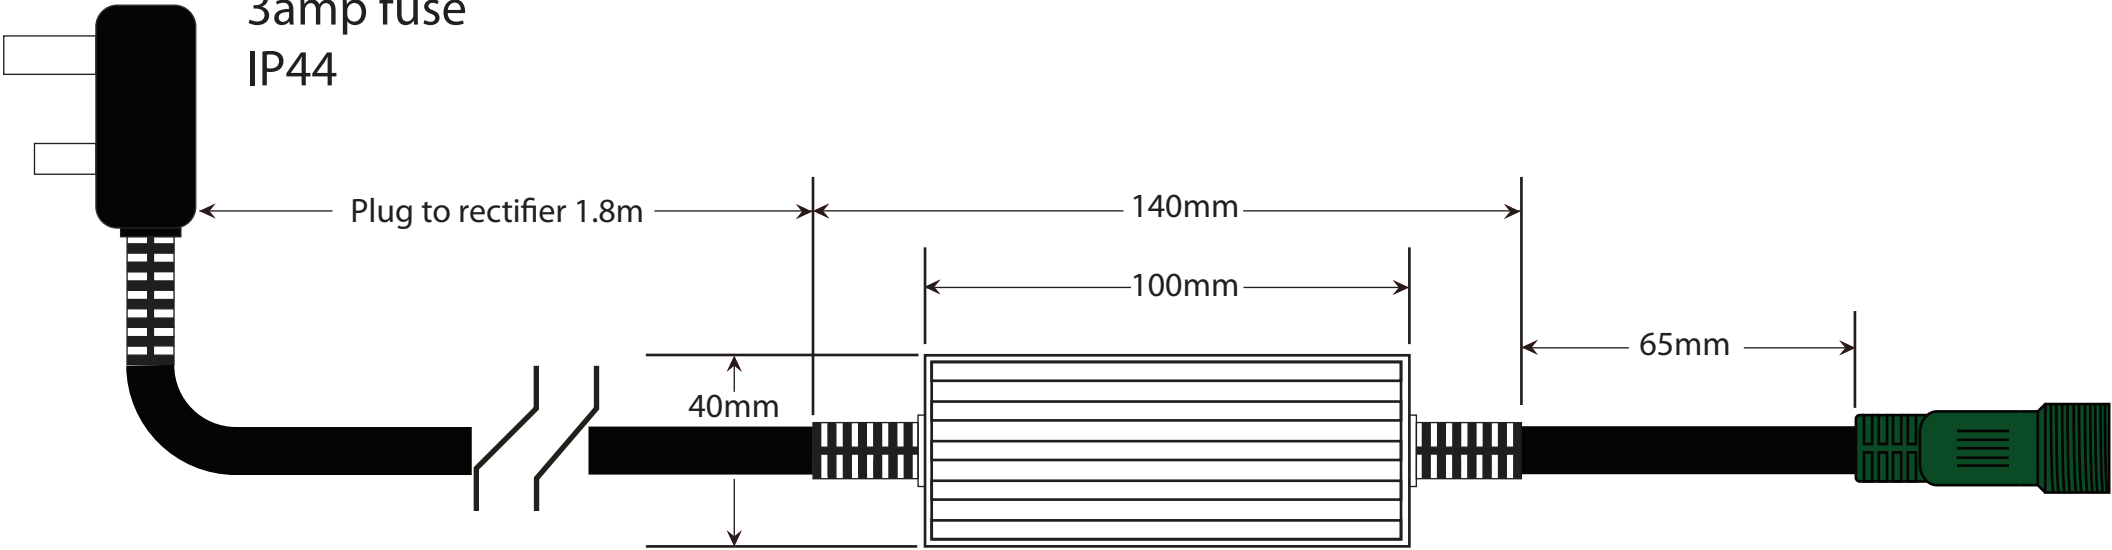

# Outdoor Static LED String Lights Green Cable

Available in 5m, 10m, 20m and 50m sections.

Connectable up to 750m using one plug.

# Outdoor Flashing LED String Lights White Cable

Available in 5m, 10m, 20m and 50m sections.

Connectable up to 750m using one plug.

Standard UK Plug  
with a 2m powercord  
3amp Fuse  
IP44

# Outdoor LED String Lights Green Cable

0.1watt LED  
incased in a 7mm  
silicone filled cap

30mm approx.

Double Insulated  
Rubberized Cable  
IP44

# Xmasdirect Outdoor Static Power cord - with AC/DC Rectifier

Standard BS Plug  
3amp fuse  
IP44

Top View

Side View