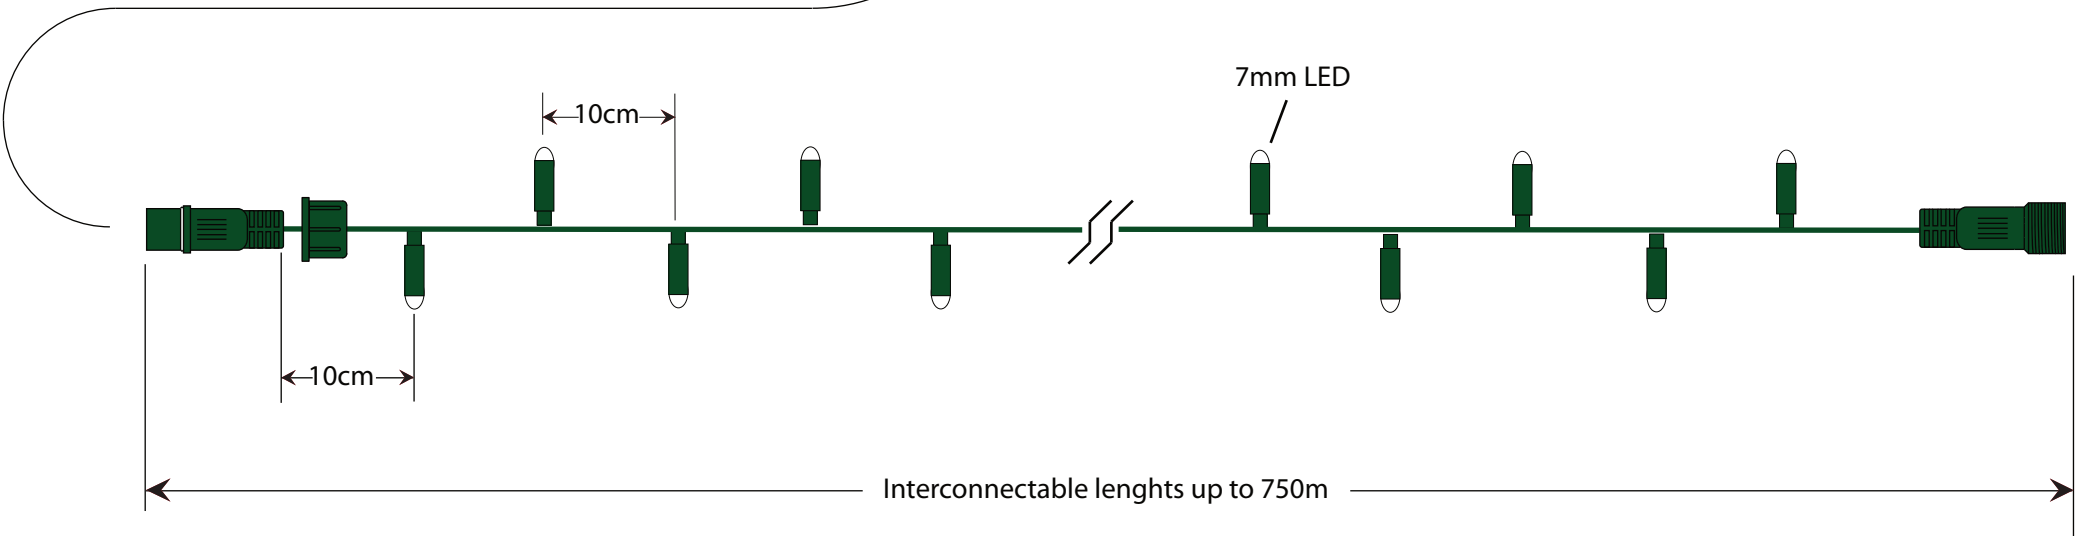

# Outdoor Static LED String Lights Green Cable

Available in 5m, 10m, 20m and 50m sections.

Connectable up to 750m using one plug.

# Outdoor Flashing LED String Lights White Cable

Available in 5m, 10m, 20m and 50m sections.

Connectable up to 750m using one plug.

Standard UK Plug  
with a 2m powercord  
3amp Fuse  
IP44

# Outdoor LED String Lights Green Cable

0.1watt LED  
incased in a 7mm  
silicone filled cap

30mm approx.

Double Insulated  
Rubberized Cable  
IP44

# Xmasdirect Outdoor Static Power cord - with AC/DC Rectifier

Standard BS Plug  
3amp fuse  
IP44

Top View

Side View