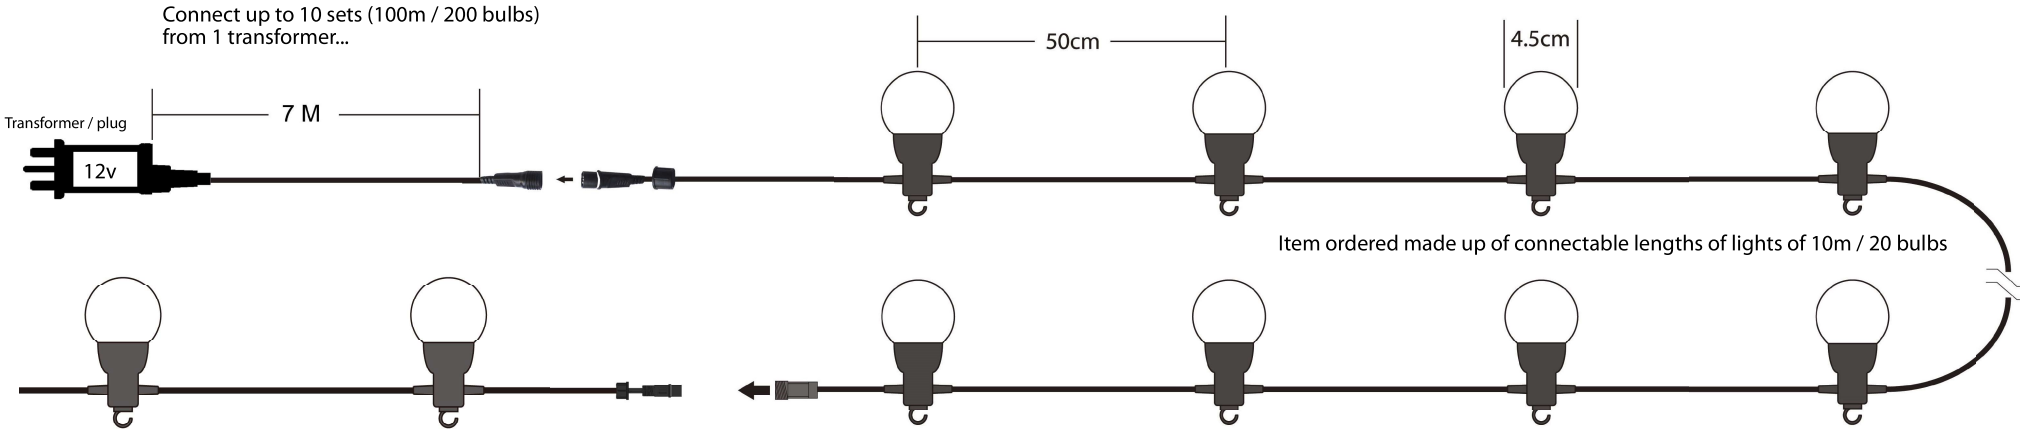

Low Voltage LED Festoon Lights

... or connect up to 5 sets from a 12v car or leisure battery with battery powered version (10m total length of lead - battery not supplied).

Battery leads also available as separate accessory.