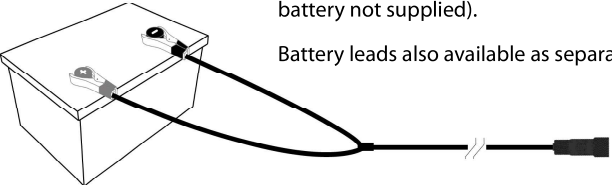

Low Voltage LED Festoon Lights

... or connect up to 5 sets from a 12v car or leisure battery with battery powered version (10m total length of lead - battery not supplied).

Battery leads also available as separate accessory.