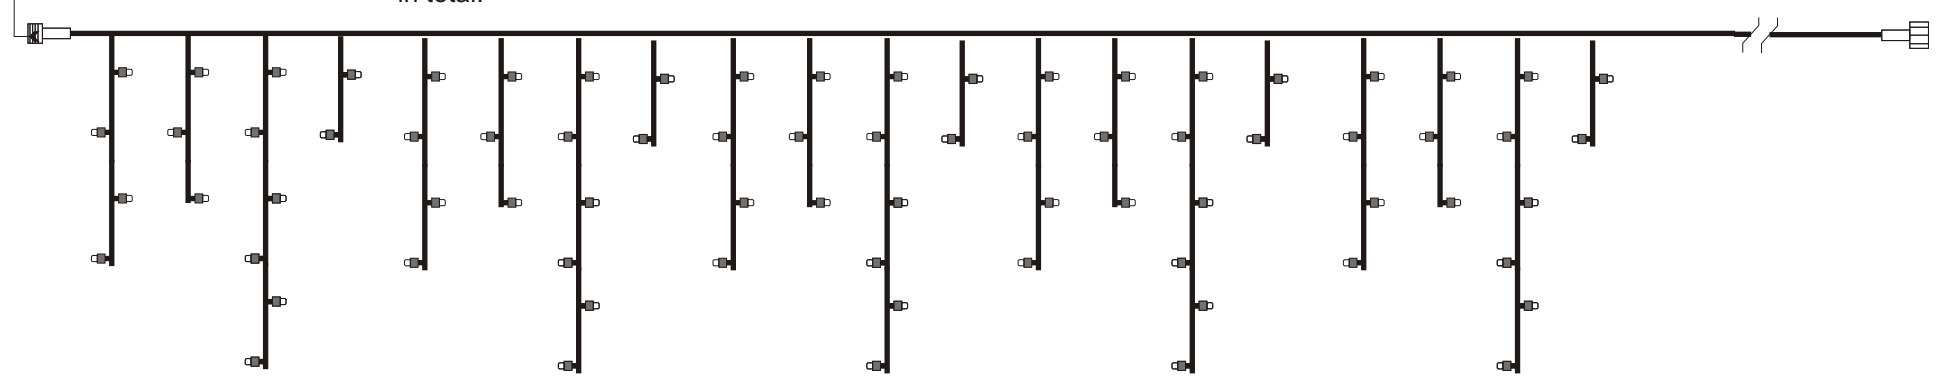

LED Icicle Light - Indoor & Outdoor 6m

Drops - 4, 3, 6, 2 repeats 14 times = 56 drops, 210 bulbs in total.

LED Icicle Light - Outdoor 10m

Drops - 8, 6, 12, 4 repeats 24 times = 96 drops, 720 bulbs in total.