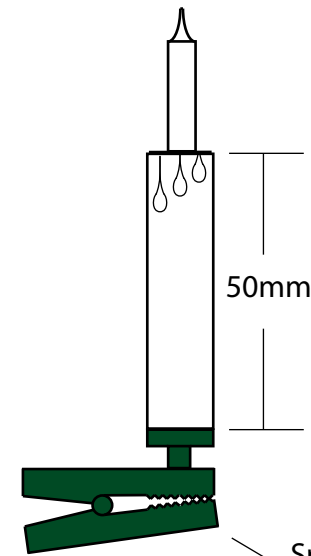

Traditional Candle Lights

A string of 40 traditional candle lights on green cable. In warm white traditional bulbs, these beautiful replica candles look great on any Christmas tree.

These Christmas Candle Lights will give any home a warm traditional feel.

Our Candle string lights are provided with 15 spare bulbs on purchase and as they are manufactured for us we will always stock spare bulbs for these lights.

SBCAN

Sprung Crocodile clips for easy attachment